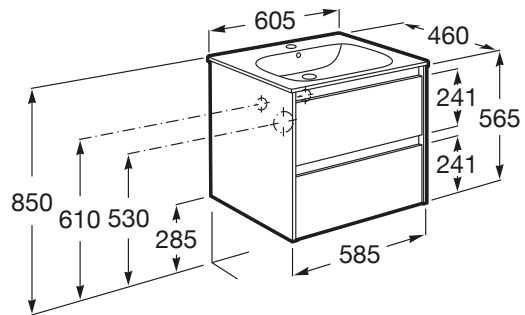

TENET

Unik (vanity unit with two drawers and basin)

DIMENSIONS

Length	585 mm
Width	460 mm
Height	565 mm

COLOURS AND FINISHES

TECHNICAL DRAWINGS

FEATURES

Base unit / Closing and opening system: Soft close drawers

Base unit / Internal dividers

Base unit / Structure: Drawers

Basin / Taphole configuration: 1 taphole in the middle

Dimensions / Basin and base unit / Height (mm): 850

Dimensions / Basin and base unit / Length (mm): 605

Dimensions / Basin and base unit / Width (mm): 460

Installation type: Wall-hung

Material / Basin: Vitreous china

Tap installation: On the basin

COMPATIBLE WITH