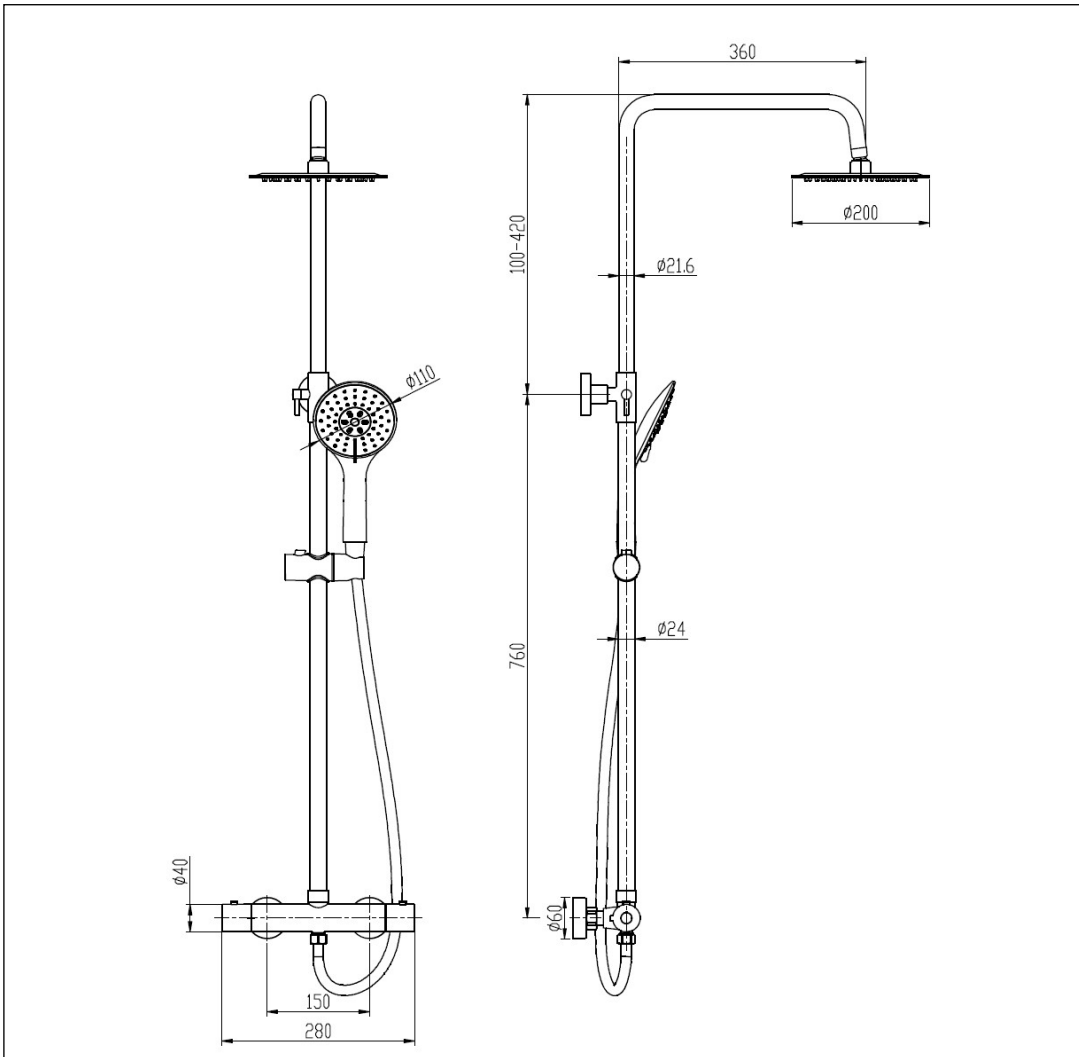

## Eco Round Stainless Steel Drench Shower

Code: ERSS-DS

### Features:

- Brass bodied valve
- 200mm stainless steel drench shower head
- Complete with Fast Fix Brackets
- Adjustable Riser Rail Shower height
- Anti-scald technology
- 12-Year guarantee

### Handset

Operating Pressure	1 bar	2 bar	3 bar	5 bar
Flow Rate (L/min)	6.9	10.1	12.7	16.2

Units 3 & 4, 16 Crawfordsburn Road,  
Newtownards, Co Down,  
Northern Ireland. BT23 4EA