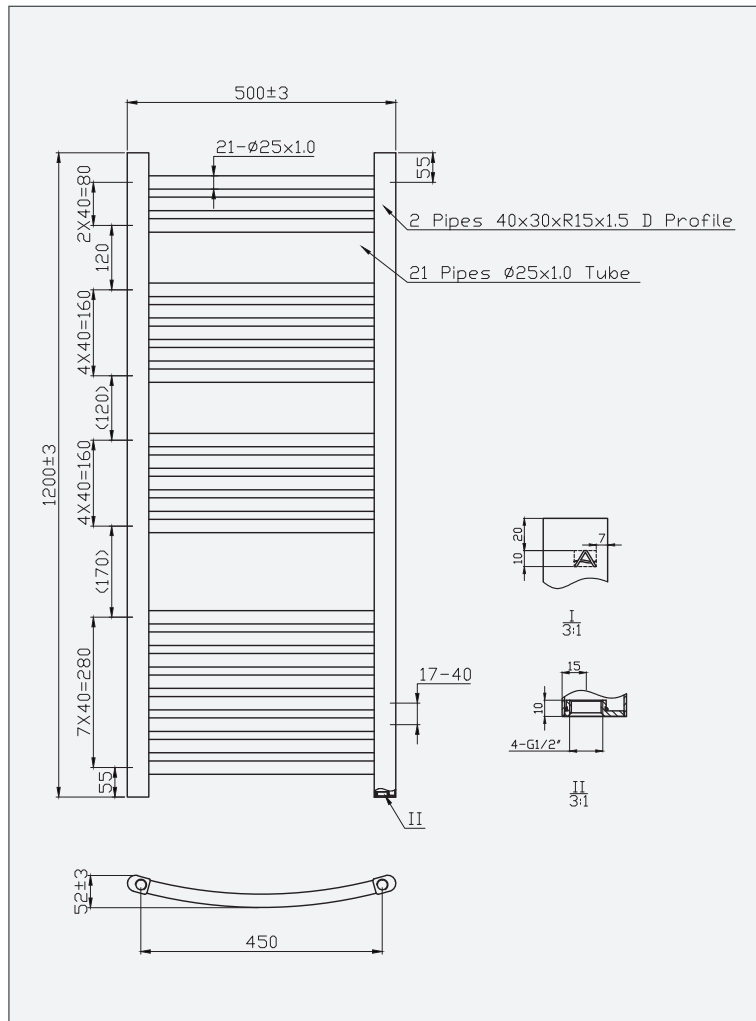

## Luca Curved - Towel Radiator with Aromawell

Code: LUC120-5

| Code     | L / Length (mm) | W / Width (mm) | D / Pipe Centres (mm) | Tube (pcs) | BTU (50°C) | BTU (60°C) |
|----------|-----------------|----------------|-----------------------|------------|------------|------------|
| LUC120-5 | 1200mm          | 500mm          | 450mm                 | 3+5+5+8    | 1386       | 1663       |