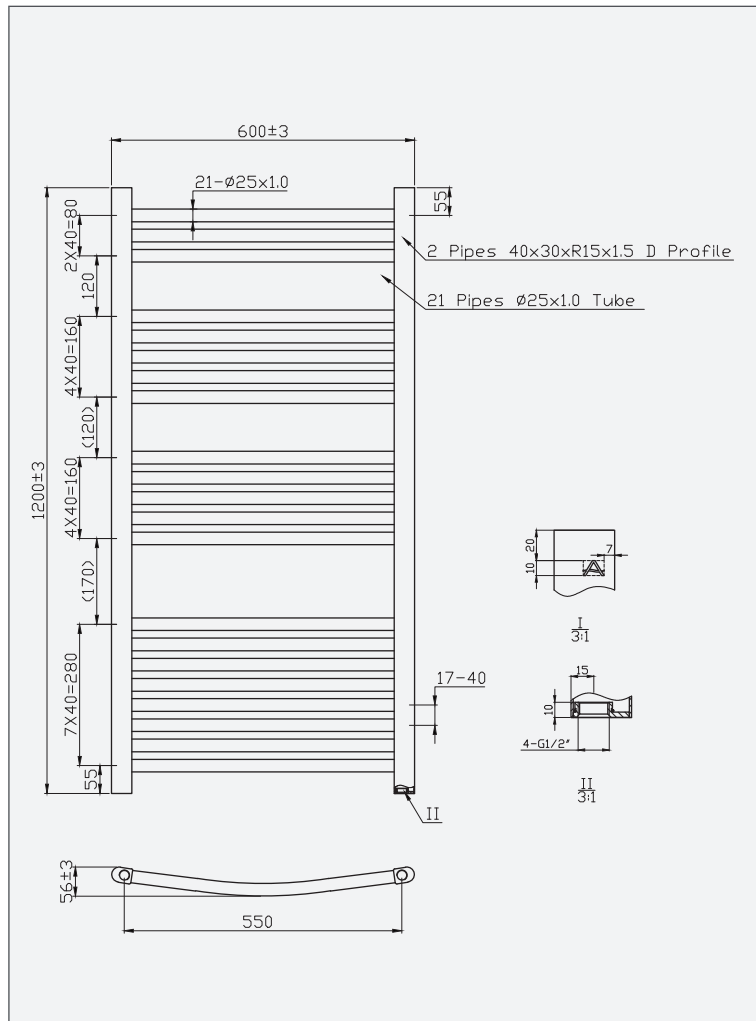

Luca Curved - Towel Radiator with Aromawell

Luca Curved - Towel Radiator with Aromawell

Code: LUC120-6

Code	L / Length (mm)	W / Width (mm)	D / Pipe Centres (mm)	Tube (pcs)	BTU (50°C)	BTU (60°C)
LUC120-6	1200mm	600mm	550mm	3+5+5+8	1615	1938

 AROMAWELL

Features

- Complete with unique 'Aromawell' feature, which holds aromatherapy oil, when the heating is on this will scent your bathroom
- 25mm round crossbars to maximise heat output
- Cross bars discretely etched with the Aqualla logo
- Can be used with Aqualla straight or angled valves
- 4 fixing brackets included
- 10 year product guarantee