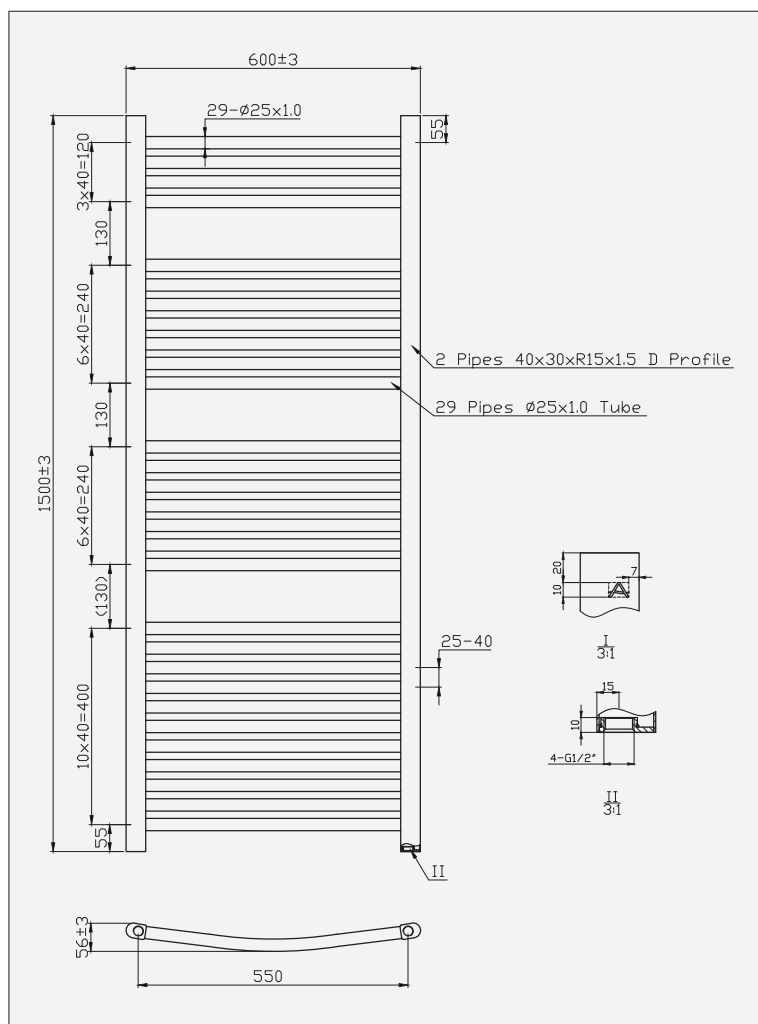

## Luca Curved - Towel Radiator with Aromawell

Code: LUC150-6

| Code     | L / Length (mm) | W / Width (mm) | D / Pipe Centres (mm) | Tube (pcs) | BTU (50°C) | BTU (60°C) |
|----------|-----------------|----------------|-----------------------|------------|------------|------------|
| LUC150-6 | 1500mm          | 600mm          | 550mm                 | 4+7+7+11   | 2175       | 2610       |