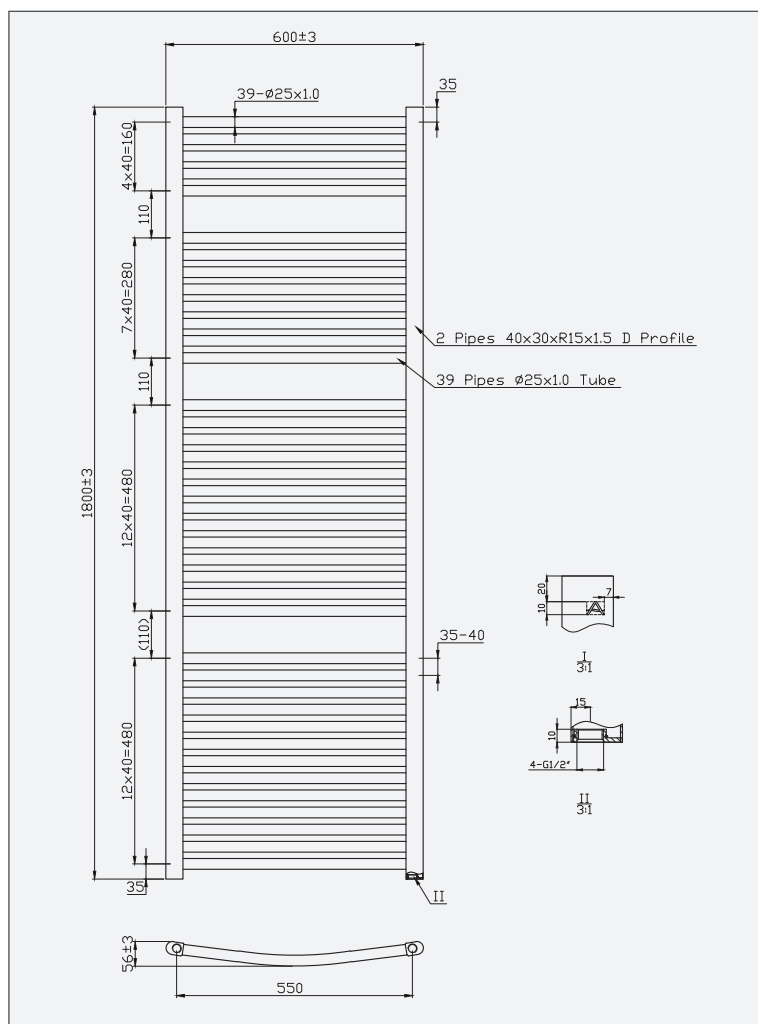

Luca Curved - Towel Radiator with Aromawell

Luca Curved - Towel Radiator with Aromawell

Code: LUC180-6

Code	L / Length (mm)	W / Width (mm)	D / Pipe Centres (mm)	Tube (pcs)	BTU (50°C)	BTU (60°C)
LUC180-6	1800mm	600mm	550mm	5+8+13+13	2850	3420

 AROMAWELL

Features

- Complete with unique 'Aromawell' feature, which holds aromatherapy oil, when the heating is on this will scent your bathroom
- 25mm round crossbars to maximise heat output
- Cross bars discretely etched with the Aqualla logo
- Can be used with Aqualla straight or angled valves
- 4 fixing brackets included
- 10 year product guarantee