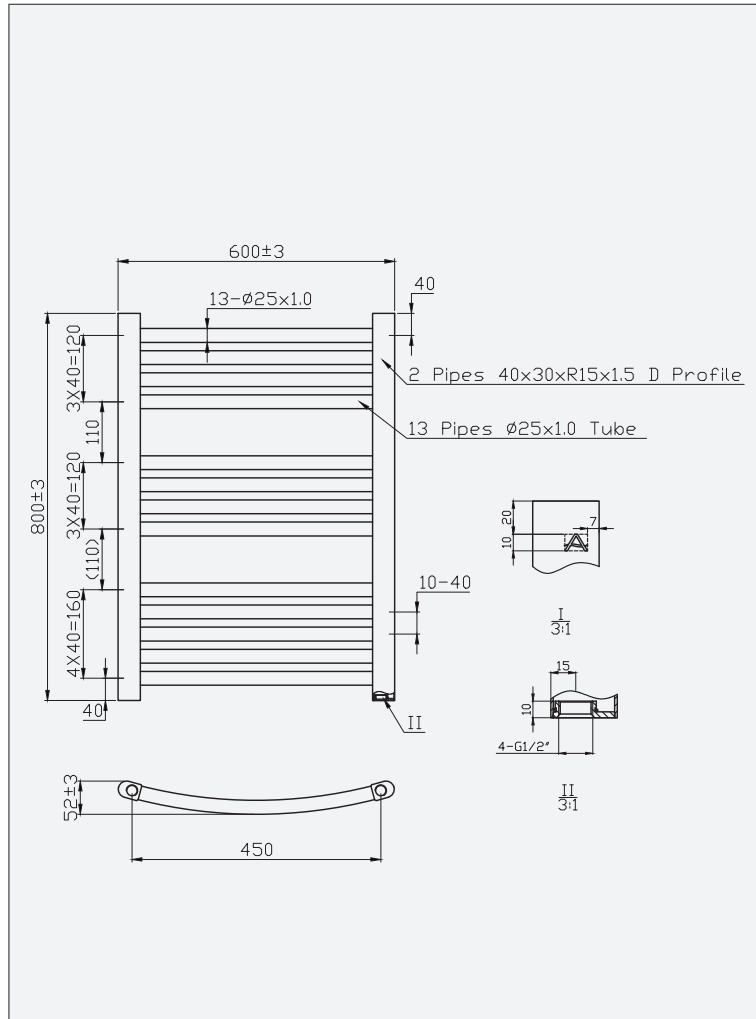

Luca Curved - Towel Radiator with Aromawell

Luca Curved - Towel Radiator with Aromawell

Code: LUC80-5

Code	L / Length (mm)	W / Width (mm)	D / Pipe Centres (mm)	Tube (pcs)	BTU (50°C)	BTU (60°C)
LUC80-6	800mm	600mm	550mm	4+4+5	1012	1214

 AROMAWELL

Features

- Complete with unique 'Aromawell' feature, which holds aromatherapy oil, when the heating is on this will scent your bathroom
- 25mm round crossbars to maximise heat output
- Cross bars discretely etched with the Aqualla logo
- Can be used with Aqualla straight or angled valves
- 4 fixing brackets included
- 10 year product guarantee