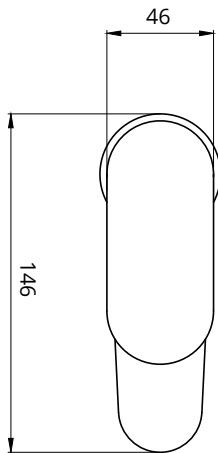

NORFOLK

Basin Mixer

Waste Included

CODE	Chrome		UBR0093
	Matt Black		UBR0047
	Brushed Gold		UBR0069
MATERIAL	Brass		
FIXINGS	Deck mounted using back nuts provided		
STANDARDS	EN817:2018, EN13618:2016		

FLOW RATES OPEN OUTLET

Bar	Litres per min
0.2	7.40
0.5	8.60
1	12.00
2	17.40
3	21.59
4	25.09
5	28.34