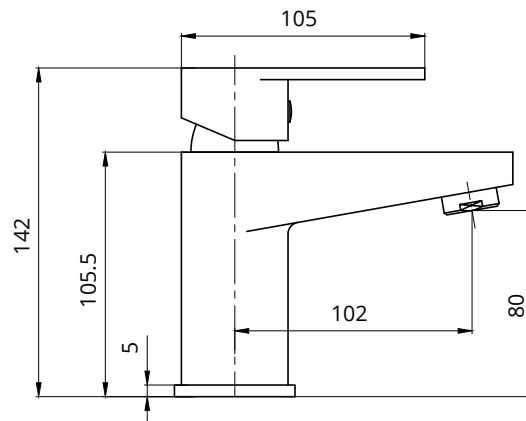

NORFOLK

Basin Mixer

Waste Included

CODE	Chrome		UBR0093
	Matt Black		UBR0047
	Brushed Gold		UBR0069
MATERIAL	Brass		
FIXINGS	Deck mounted using back nuts provided		
STANDARDS	EN817:2018, EN13618:2016		

FLOW RATES OPEN OUTLET

Bar	Litres per min
0.2	7.40
0.5	8.60
1	12.00
2	17.40
3	21.59
4	25.09
5	28.34