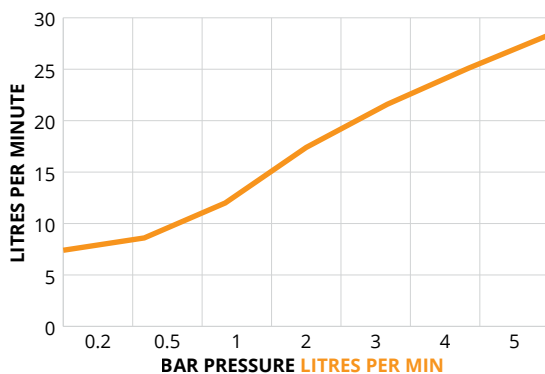

NORFOLK

Basin Mixer

Waste Included

CODE	Chrome		UBR0093
	Matt Black		UBR0047
	Brushed Gold		UBR0069
MATERIAL	Brass		
FIXINGS	Deck mounted using back nuts provided		
STANDARDS	EN817:2018, EN13618:2016		

FLOW RATES OPEN OUTLET

Bar	Litres per min
0.2	7.40
0.5	8.60
1	12.00
2	17.40
3	21.59
4	25.09
5	28.34