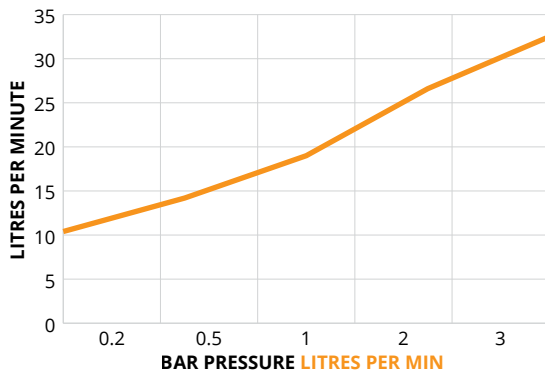

### Bath Shower Mixer

Includes Handset

CODE	Chrome	●	CORN004
	Matt Black	●	UBR0049
	Brushed Gold	●	UBR0071
MATERIAL	Brass		
FIXINGS	Deck mounted using back nuts provided		

FLOW RATES OPEN OUTLET

Bar	Litres per min
0.2	10.40
0.5	14.20
1	19.00
2	26.60
3	32.50