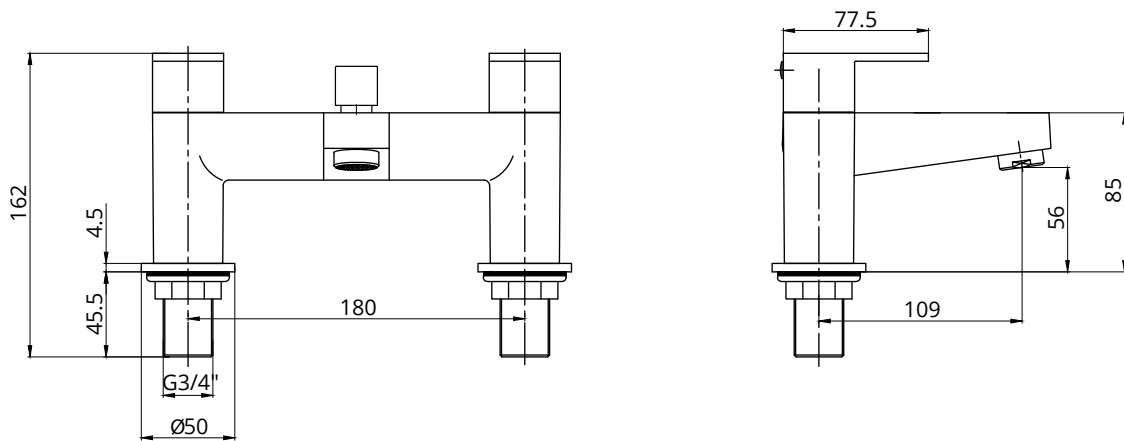

### Bath Shower Mixer

Includes Handset

CODE	Chrome	●	CORN004
	Matt Black	●	UBR0049
	Brushed Gold	●	UBR0071
MATERIAL	Brass		
FIXINGS	Deck mounted using back nuts provided		

FLOW RATES OPEN OUTLET

Bar	Litres per min
0.2	10.40
0.5	14.20
1	19.00
2	26.60
3	32.50